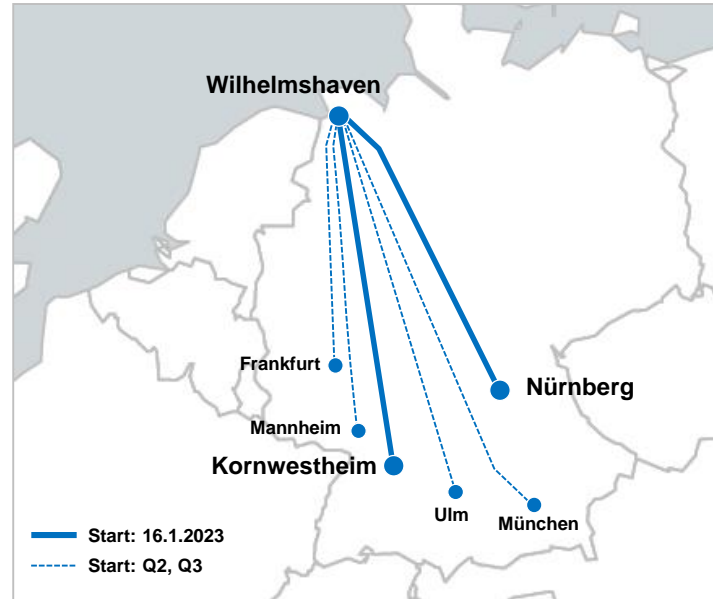

January 2023: Wilhelmshaven ⇄ Kornwestheim/Nürnberg

ERS Railways connects Jade-Weser-Port

In 2023, ERS Railways will connect the Jade-Weser Port in Wilhelmshaven to its network as the third German deep-water port.

The start-up is staggered, with initially 1 round trip per week:

- Q1 Kornwestheim and Nürnberg, Start as from 16.1.2023
- Q2 München, Mannheim, Ulm
- Q3 Frankfurt

> “Door” Delivery
> T1 creation
> VGM-weighing

Timetable

| IMPORT | | | | |
|------------------------------|---------------|------------------|----------------------------------|---------|
| Wilhelmshaven → Kornwestheim | | | | |
| Product | Departure day | Booking deadline | Train arrival at inland terminal | |
| W0600-J-1 | THU | WED 13:00 | FRI | Evening |

Terminals

Terminal Wilhelmshaven
Container Terminal Wilhelmshaven
JadeWeserPort
Pazifik 1
D-26388 Wilhelmshaven

Terminal Kornwestheim
DUSS GmbH
Am Containerbahnhof 1
D-70806 Kornwestheim

Terminal Nürnberg
TriCon Container Terminal Nürnberg GmbH
Hamburger Str. 59
D-90451 Nürnberg